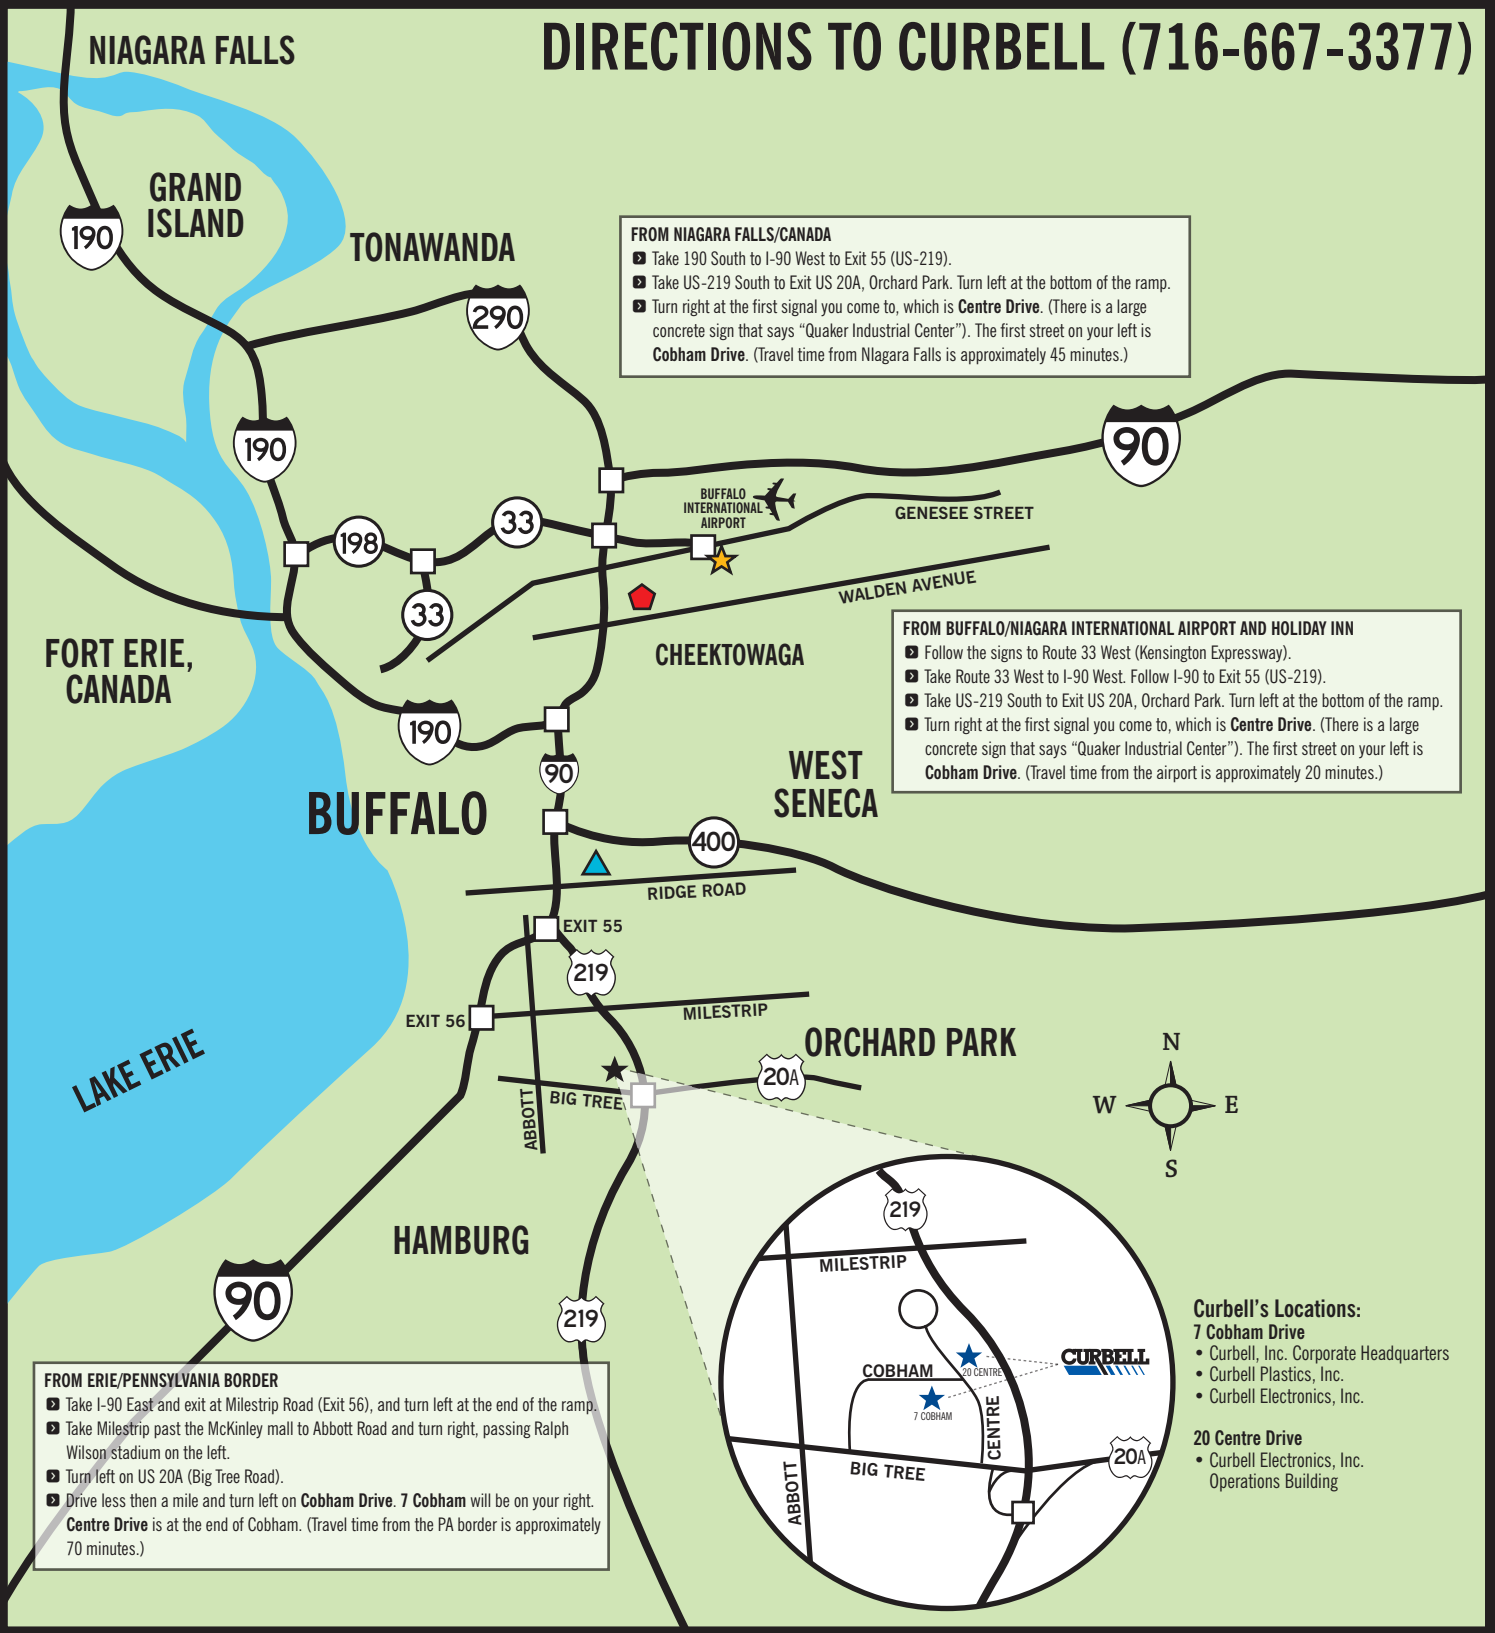

DIRECTIONS TO CURBELL (716-667-3377)

FROM NIAGARA FALLS/CANADA

- Take 190 South to I-90 West to Exit 55 (US-219).
- Take US-219 South to Exit US 20A, Orchard Park. Turn left at the bottom of the ramp.
- Turn right at the first signal you come to, which is **Centre Drive**. (There is a large concrete sign that says "Quaker Industrial Center"). The first street on your left is **Cobham Drive**. (Travel time from Niagara Falls is approximately 45 minutes.)

FROM BUFFALO/NIAGARA INTERNATIONAL AIRPORT AND HOLIDAY INN

- Follow the signs to Route 33 West (Kensington Expressway).
- Take Route 33 West to I-90 West. Follow I-90 to Exit 55 (US-219).
- Take US-219 South to Exit US 20A, Orchard Park. Turn left at the bottom of the ramp.
- Turn right at the first signal you come to, which is **Centre Drive**. (There is a large concrete sign that says "Quaker Industrial Center"). The first street on your left is **Cobham Drive**. (Travel time from the airport is approximately 20 minutes.)

FROM ERIE/PENNSYLVANIA BORDER

- Take I-90 East and exit at Milestrip Road (Exit 56), and turn left at the end of the ramp.
- Take Milestrip past the McKinley mall to Abbott Road and turn right, passing Ralph Wilson stadium on the left.
- Turn left on US 20A (Big Tree Road).
- Drive less than a mile and turn left on **Cobham Drive**. **7 Cobham** will be on your right. **Centre Drive** is at the end of Cobham. (Travel time from the PA border is approximately 70 minutes.)